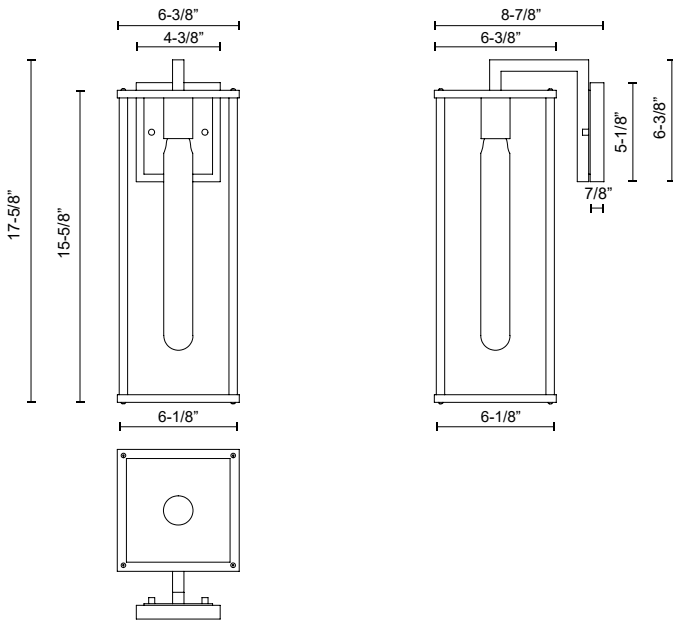

WWW.ALORAMOOD.COM

© 2022 KUZCO LIGHTING. ALL RIGHTS RESERVED.